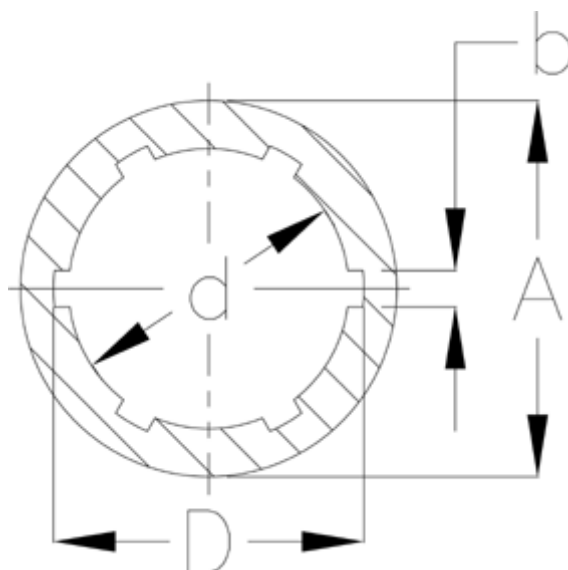

Data Sheet

Article number: 071000511003

Description: Spline bore hub 1000511003
A6 x 18 x 22 length 70

Measures

A = 36

b = 5

D = 22

d = 18

Description = A 6x18x22

Length = 70